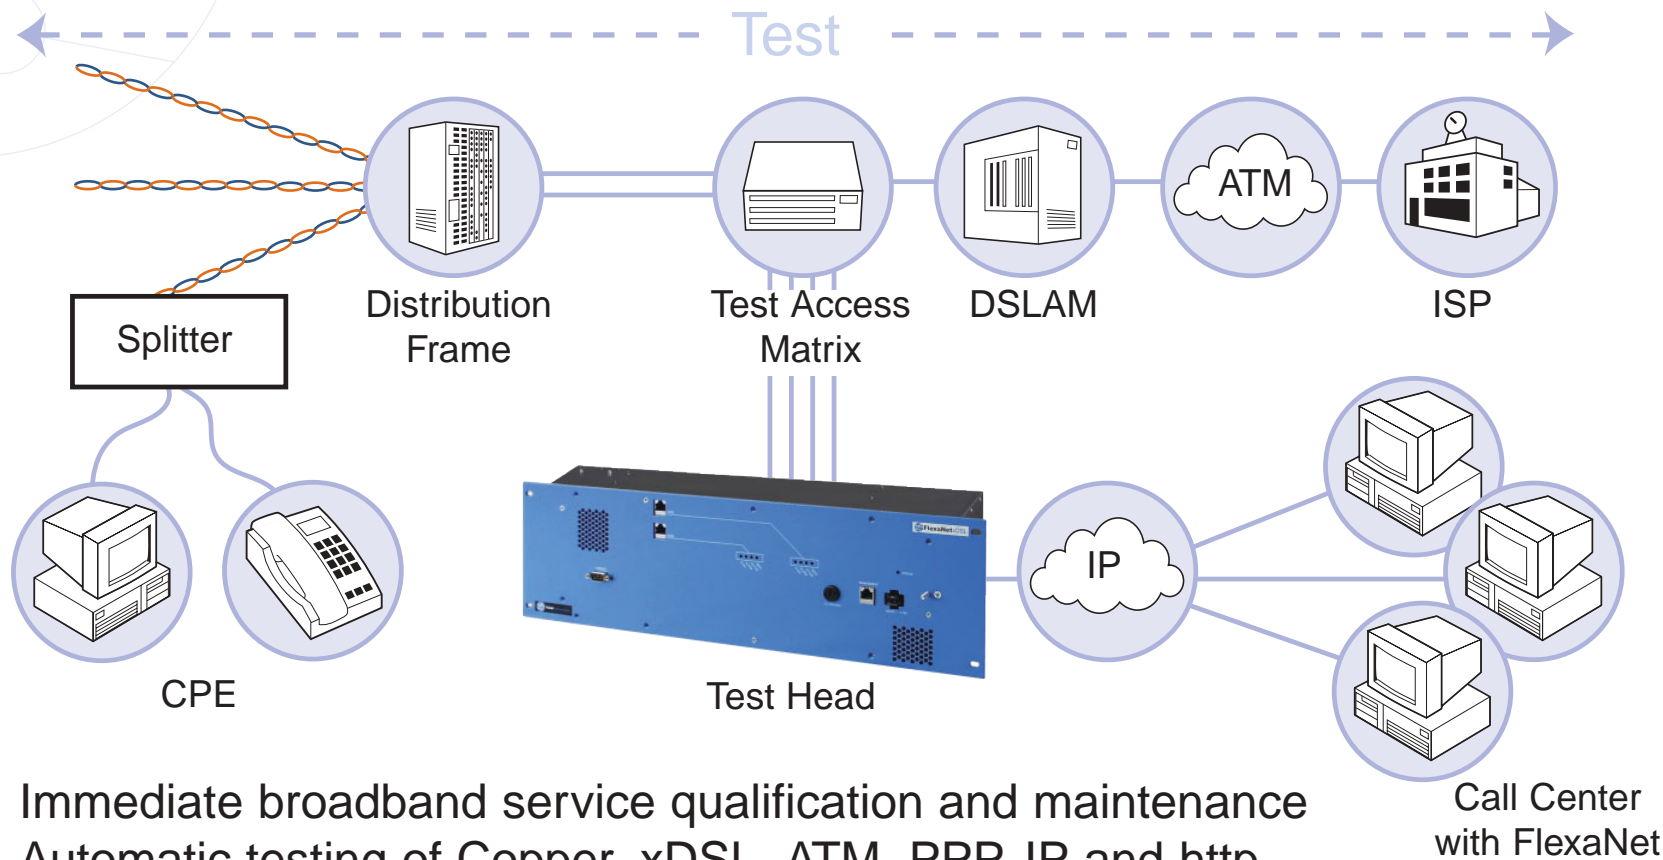

FlexaNetxDSL

On-line ADSL and SHDSL management

- Immediate broadband service qualification and maintenance
- Automatic testing of Copper, xDSL, ATM, PPP, IP and http
- OSS integration through SNMP
- Open and scalable architecture