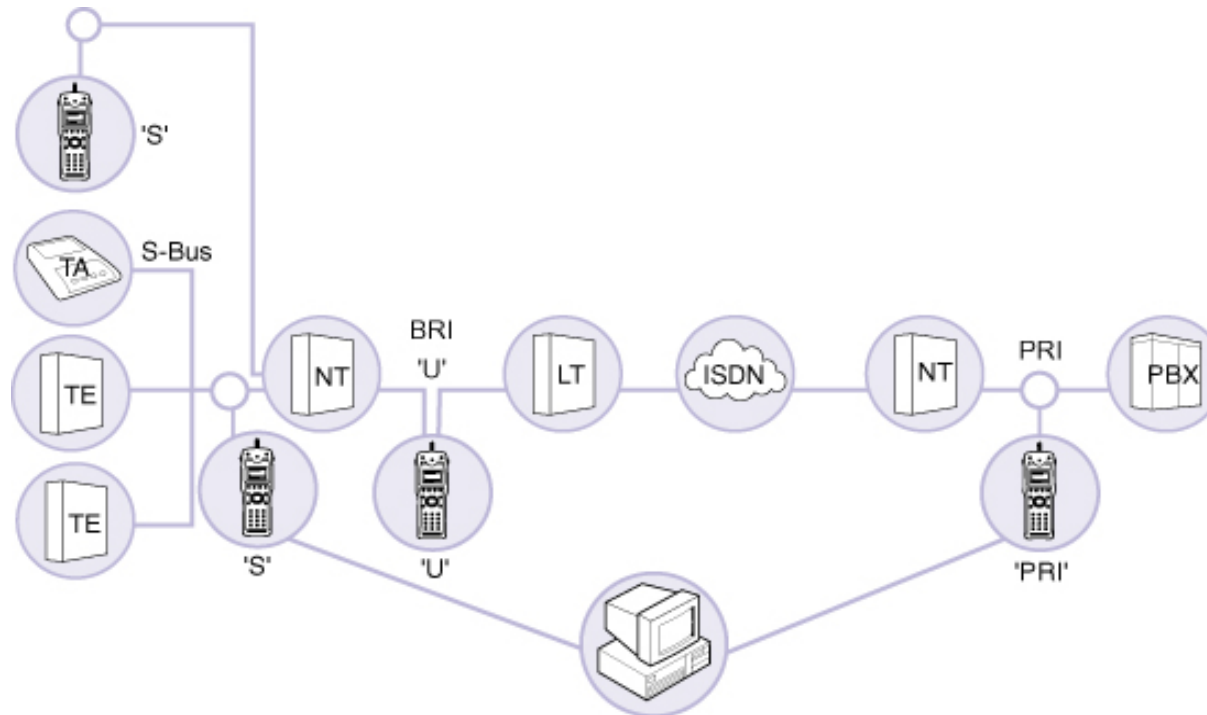

# AuroraSonata

- Available in 3 versions:
  - Basic Rate only
  - Primary Rate only
  - Combined Basic & Primary Rate
- POTS testing option
- Designed for field use
- User friendly – menu system & ISDN test suites
- Modular & flexible to support any test application
- Tests at all points in the local loop

- TE, NT, LT simulation mode on BRI 'S/T' or 'U' reference points
- TE, NT simulation mode on PRI
- Unique 'one button' tests verify Channel and Service provisioning
- Traffic generation: Outgoing and repeatable Full Channel tests on PRI

- Multi-channel BERT generation and loop functionality ( $n \times 64$  kbit/s)
- Monitor B-Channel with PPP and IP Protocol decode and D-Channel signalling
- Display D-Channel decode on-screen in real time
- Save data for later analysis with AuroraExpert