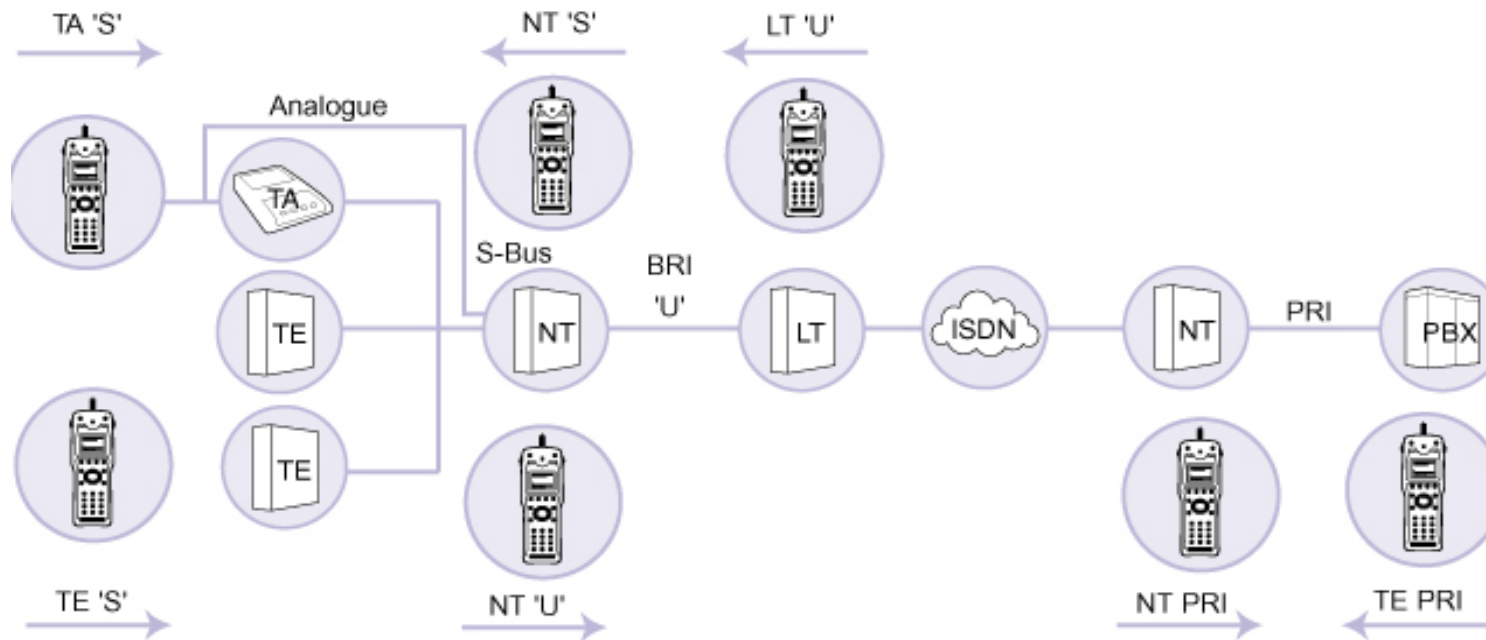

# ISDN

*Hand-held testing for Primary & Basic Rate ISDN*

**TrendCommunications**

# AuroraSonata

- Available in 3 versions:
  - Basic Rate only
  - Primary Rate only
  - Combined Basic & Primary Rate
- POTS testing option
- Designed for field use
- User friendly – menu system & ISDN test suites
- Modular & flexible to support any test application
- Tests at all points in the local loop

- TE, NT, LT simulation mode on BRI 'S/T' or 'U' reference points
- TE, NT simulation mode on PRI
- Unique 'one button' tests verify Channel and Service provisioning
- Traffic generation: Outgoing and repeatable Full Channel tests on PRI

- Multi-channel BERT generation and loop functionality ( $n \times 64$  kbit/s)
- Monitor B-Channel with PPP and IP Protocol decode and D-Channel signalling
- Display D-Channel decode on-screen in real time
- Save data for later analysis with AuroraExpert