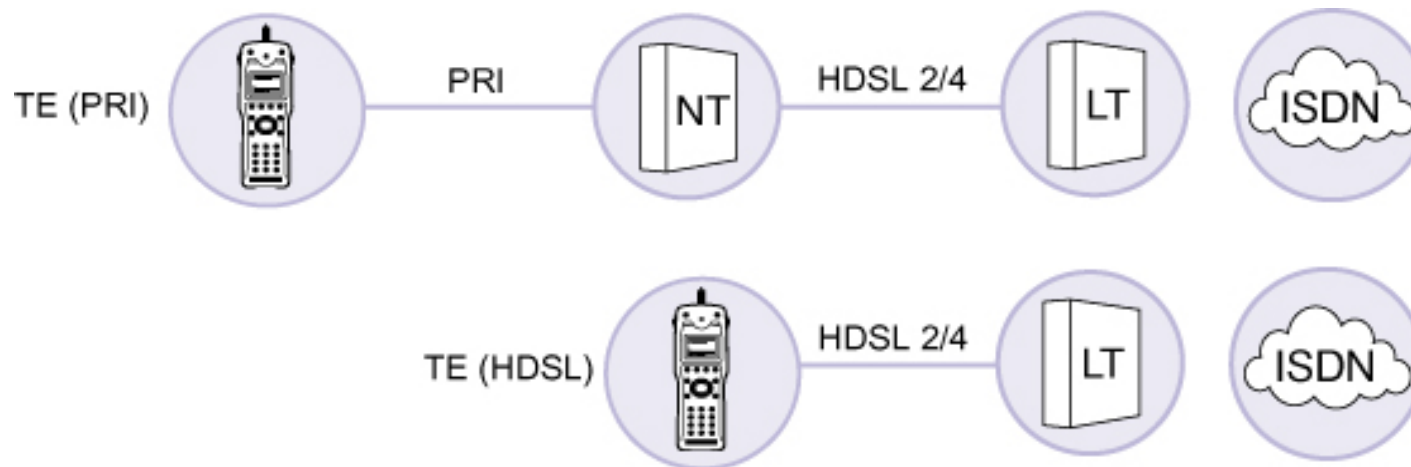

- Multi-channel BERT generation and loop functionality ( $n \times 64$  kbit/s)
- Monitor B-Channel with PPP and IP Protocol decode and D-Channel signalling
- Display D-Channel decode on-screen in real time
- Save data for later analysis with AuroraExpert

# HDSL

*Hand-held testing for HDSL*

- HDSL2 (1 pair) and HDSL4 (2 pairs) support
- PRI ISDN support
- Full range of ISDN tests
- Simulate, monitor and hybrid modes
- HDSL framing tests (eg VC 12)

- Line BERT
- Analogue measurements
- Inter-operable with deployed equipment
- Compliance with ETSI TS101 135 V1.5.1
- Compliance with DTAG specifications TL 5895-3017 (1996) and TL 0225-96 (Jan 1999)

## Simulate Modes