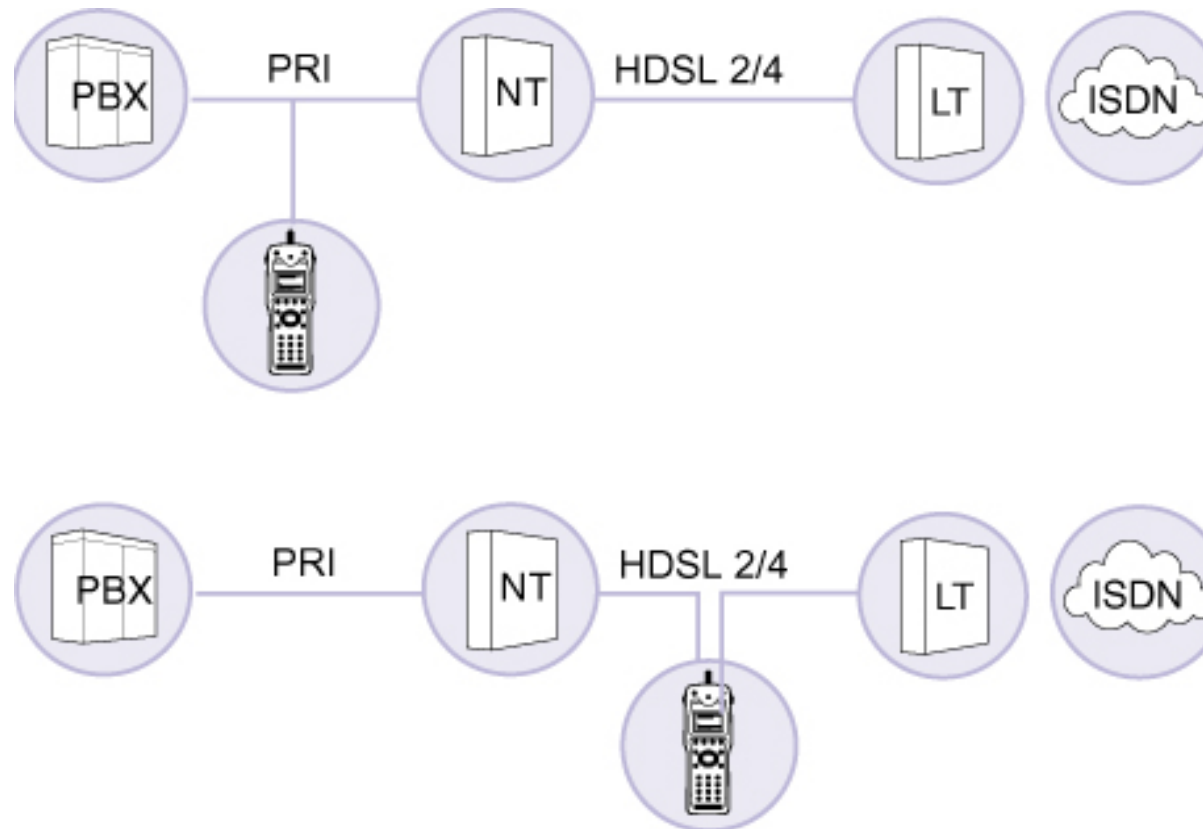

Monitor Modes