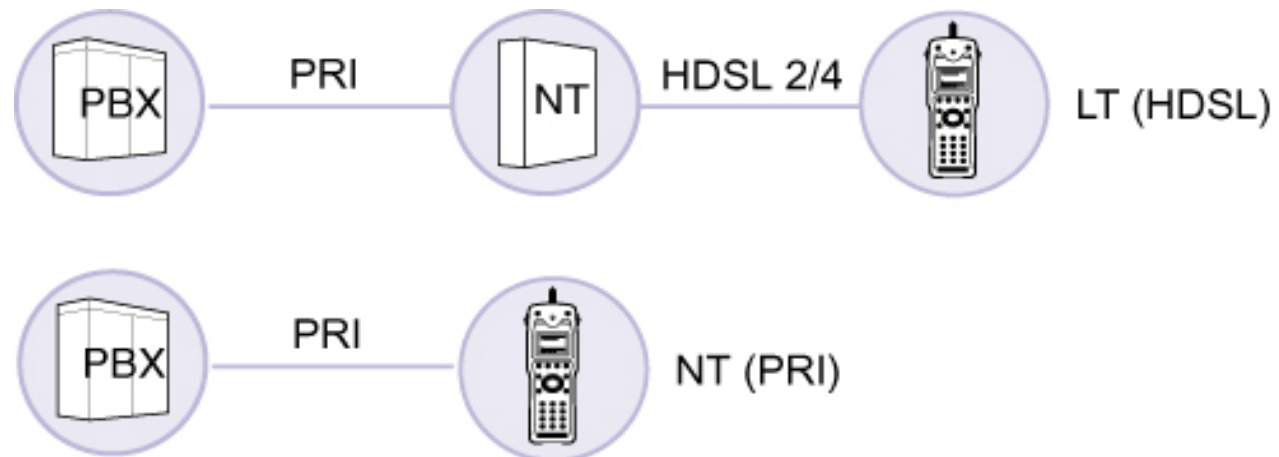

# HDSL

*Hand-held testing for HDSL*

- HDSL2 (1 pair) and HDSL4 (2 pairs) support
- PRI ISDN support
- Full range of ISDN tests
- Simulate, monitor and hybrid modes
- HDSL framing tests (eg VC 12)

- Line BERT
- Analogue measurements
- Inter-operable with deployed equipment
- Compliance with ETSI TS101 135 V1.5.1
- Compliance with DTAG specifications TL 5895-3017 (1996) and TL 0225-96 (Jan 1999)

## Simulate Modes