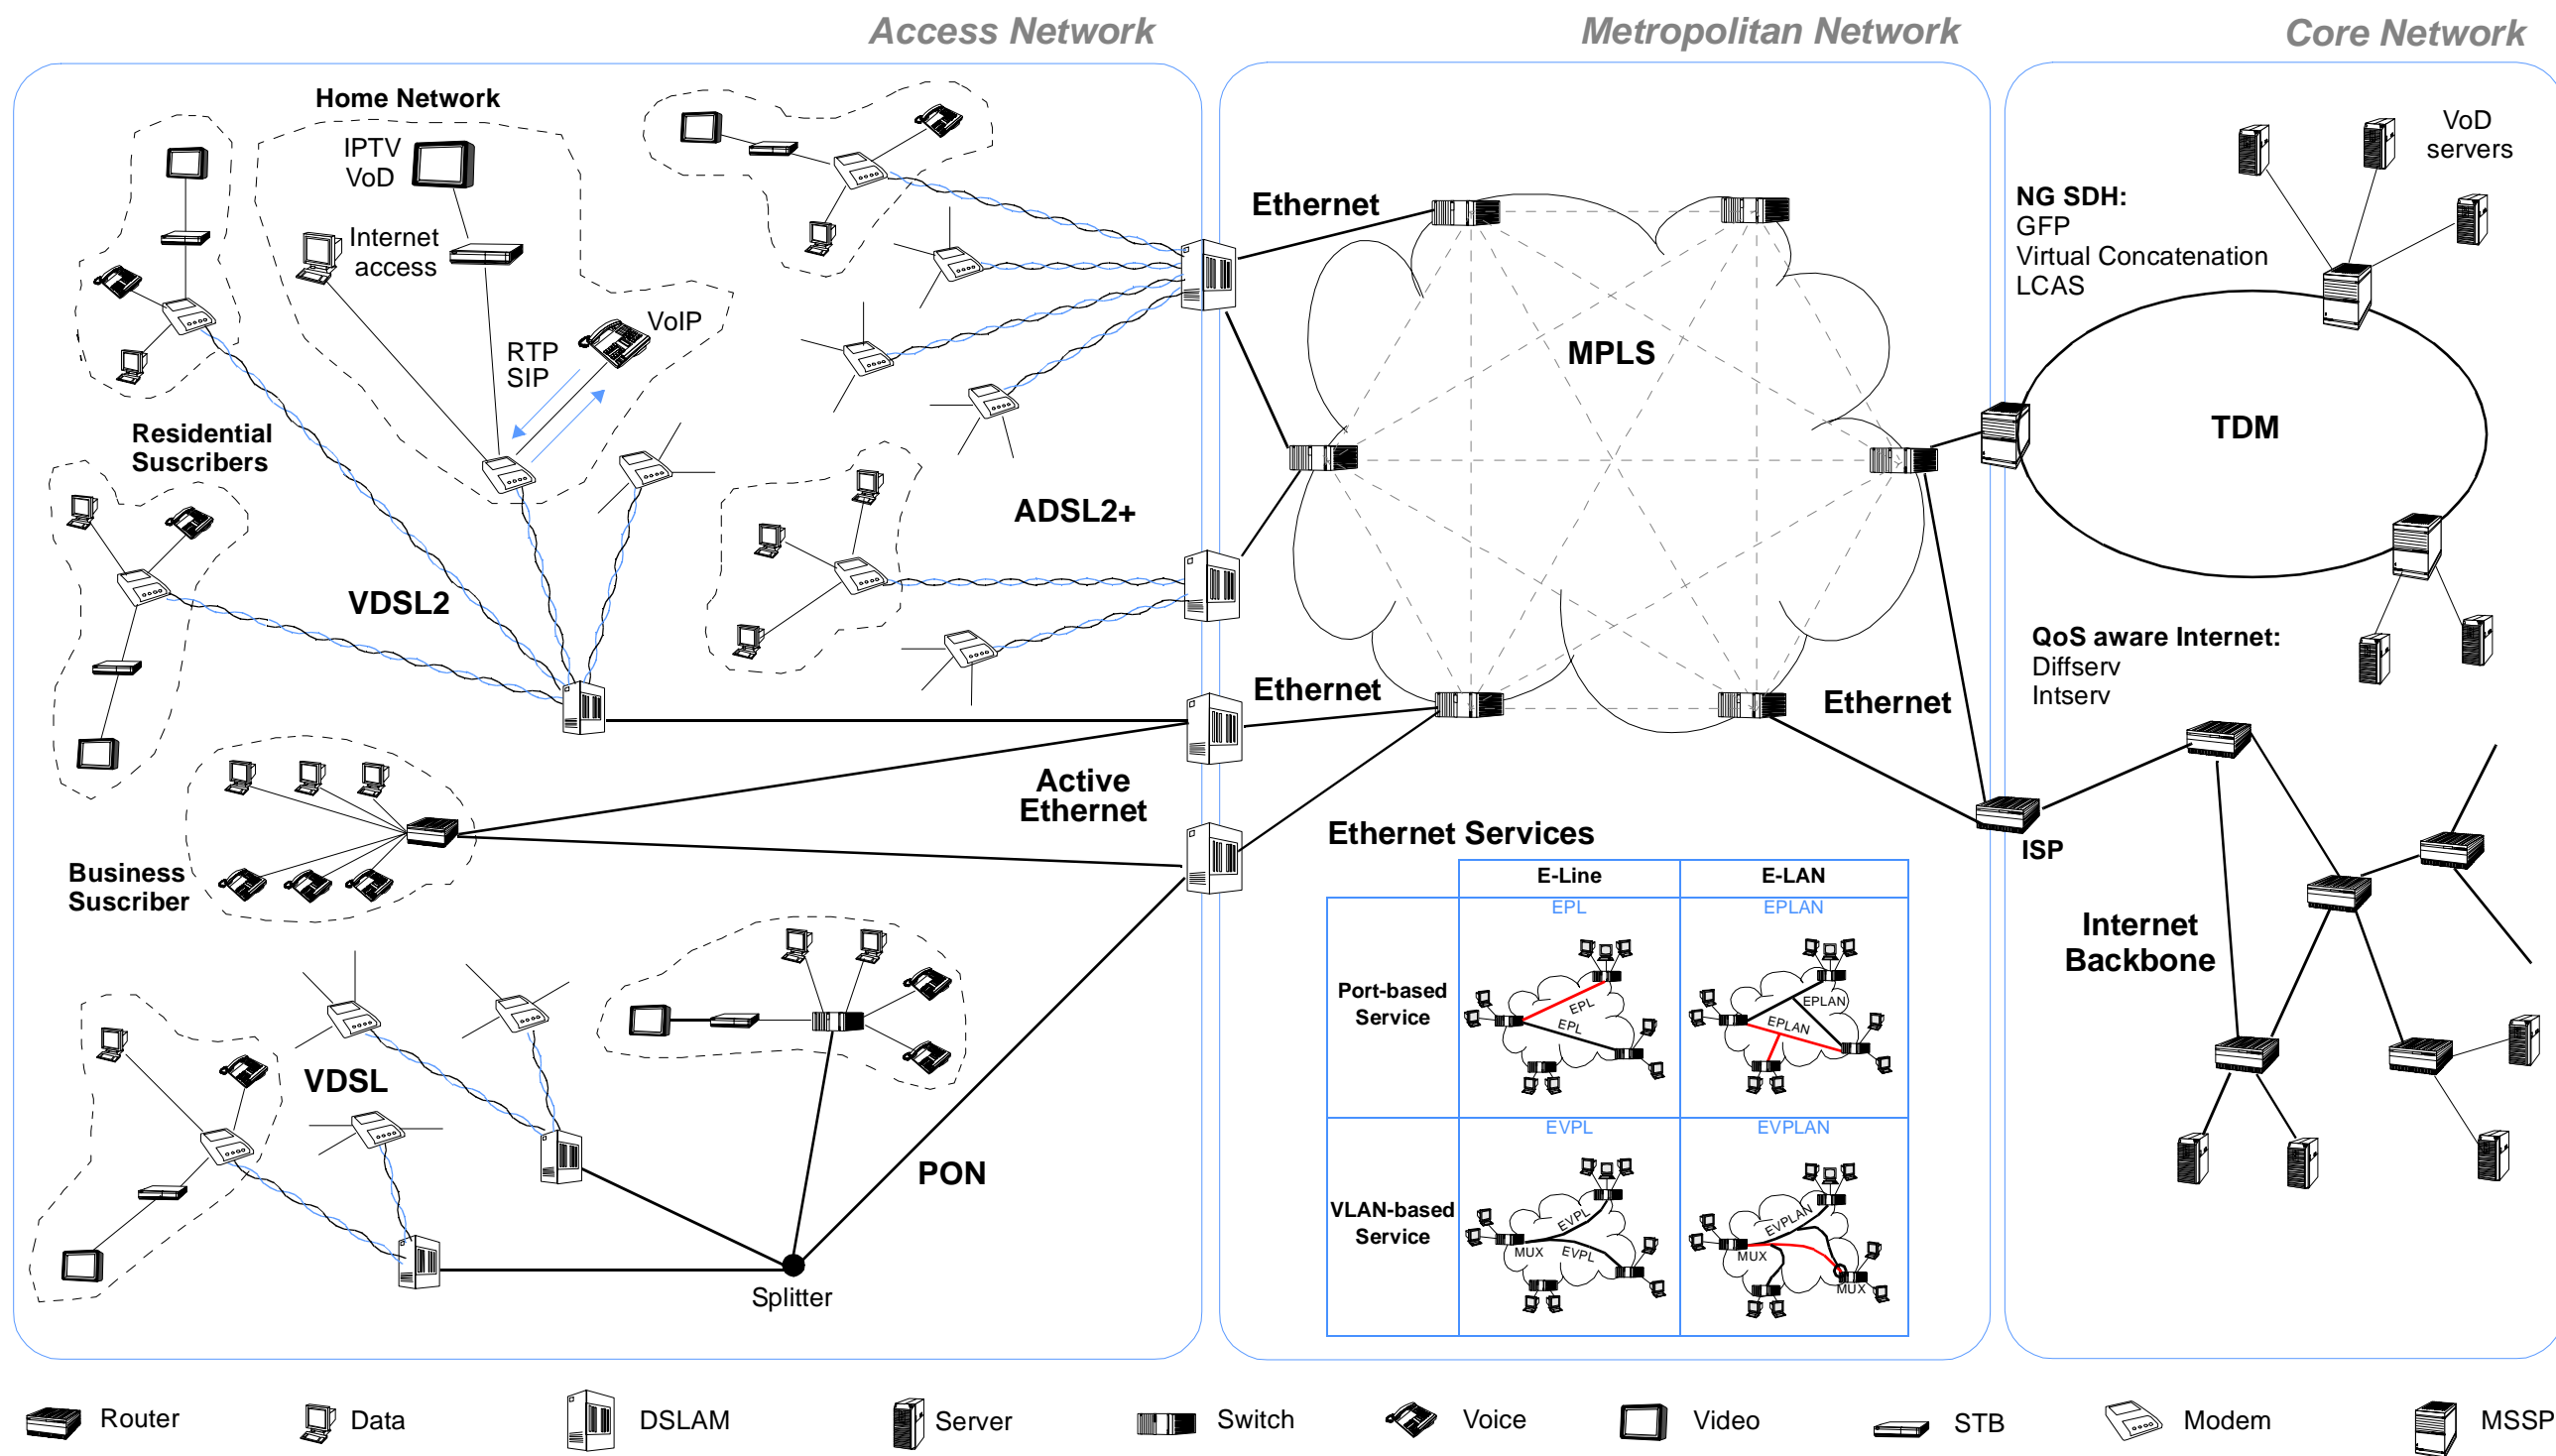

Trend Communications Service Testing Solutions for Triple Play

Quick Reference

Multipro

Trend Multipro is a handheld tool for time effective triple play service qualification and troubleshooting. It carries out Quality of Experience (QoE) tests that show how the customer will perceive the service by watching IP Television, making VoIP calls or browsing a remote web site with the tester.

Aurora Tango

The Aurora Tango is a modular multi-technology platform for effective testing. It can operate in both One-button and Expert mode. Adding a PDA provides a comprehensive, yet easy to use graphical interface. Swappable modules offer flexibility in testing various technologies, including ADSL2, ADS2+, SHDSL and Gigabit Ethernet.

MC2+

The MC2+ is a hand-held and battery-powered tester that enables verification of ADSL, ADSL2 and ADSL2+ interfaces in a very short time with minimum or no configuration. Using it is as simple as testing with a multimeter. The tester is designed to be carried by field technicians without worrying about having a laptop or a connection to the mains.

Acronyms

- ADSL2+:** Asymmetric DSL 2+
- DSL:** Digital Subscriber Loop
- DSLAM:** DSL Access Multiplexer
- GFP:** Generic Frame Procedure
- IPTV:** IP TeleVision
- LCAS:** Link Control Adjustment Scheme
- MPLS:** MultiProtocol Label Switching
- NG SDH:** Next Generation SDH
- PON:** Passive Optical Network
- QoS:** Quality of Service
- RTP:** Real Time Protocol
- SDH:** Synchronous Digital Hierarchy
- SIP:** Session Initiation Protocol
- STB:** Set Top Box
- TDM:** Time Division Multiplexing
- VDSL:** Very high bitrate DSL
- VoD:** Video on Demand
- VoIP:** Voice over IP